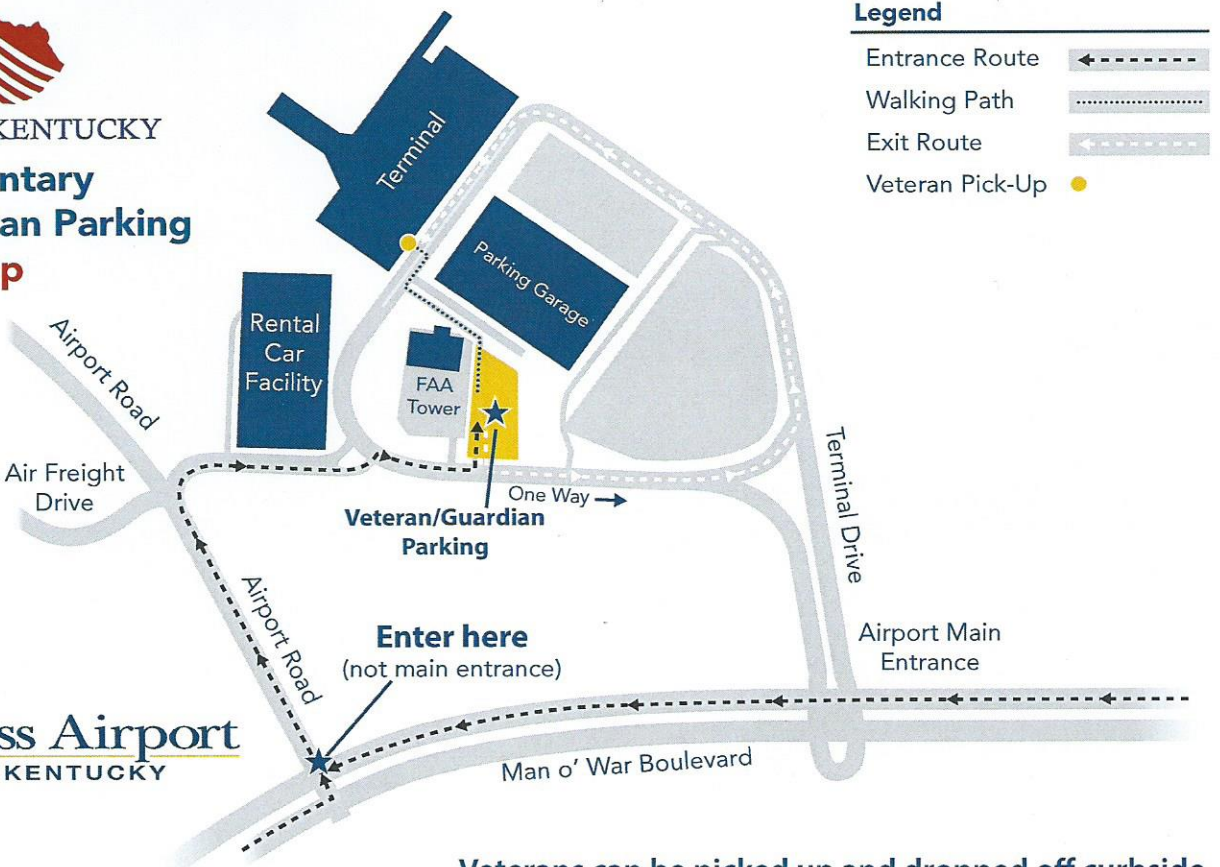

### Legend

Entrance Route

Veteran Drop-Off

**Blue Grass Airport**  
LEXINGTON, KENTUCKY

Veterans can be picked up and dropped off curbside.

HONOR FLIGHT KENTUCKY

### Legend

Entrance Route

Walking Path

Exit Route

Veteran Pick-Up

**Blue Grass Airport**  
LEXINGTON, KENTUCKY

**Enter here**  
(not main entrance)

Veterans can be picked up and dropped off curbside.

HONOR FLIGHT KENTUCKY

**Complimentary  
Veteran/Guardian Parking  
Drop-Off**

**Legend**

Entrance Route 

Veteran Drop-Off 

  
**Blue Grass Airport**  
LEXINGTON, KENTUCKY

**Veterans can be picked up and dropped off curbside.**

### Legend

Entrance Route

Walking Path

Exit Route

Veteran Pick-Up

**Blue Grass Airport**  
LEXINGTON, KENTUCKY

**Veterans can be picked up and dropped off curbside.**